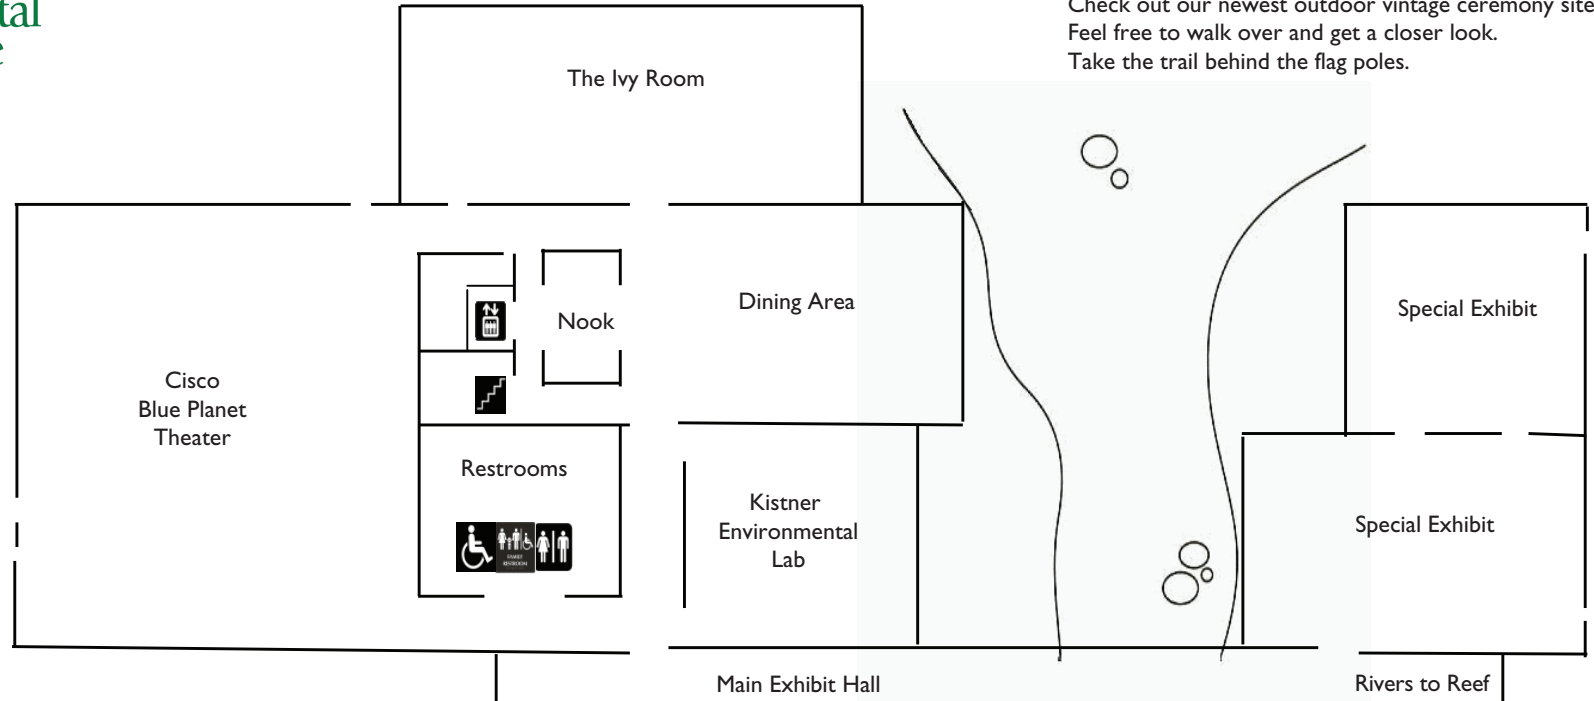

CHESSER-WILLIAMS HOUSE

Check out our newest outdoor vintage ceremony site. Feel free to walk over and get a closer look. Take the trail behind the flag poles.

Entry

Teaching Studio

Observation Bridge

THE BRIDGE

To access the Bridge go out the main doors and turn left. Follow the side walk down the steps besides the water feature to view the GEHC'S most popular ceremony site.