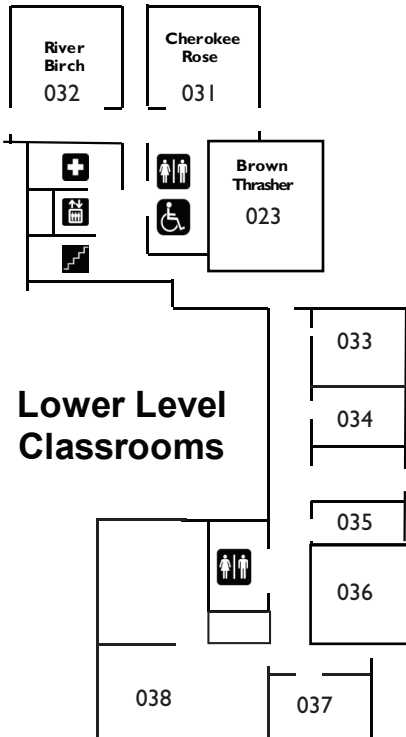

CHESSER-WILLIAMS HOUSE

Check out our newest outdoor vintage ceremony site. Feel free to walk over and get a closer look. Take the trail behind the flag poles.

Entry

Teaching Studio

Observation Bridge

THE BRIDGE

To access the Bridge go out the main doors and turn left. Follow the side walk down the steps besides the water feature to view the GEHC'S most popular ceremony site.