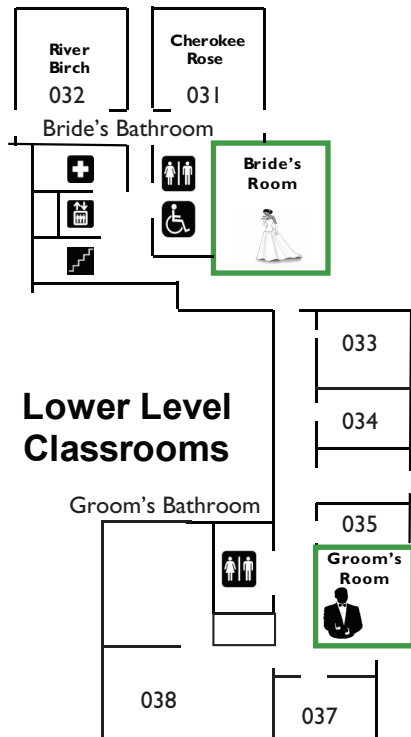

CHESSEY-WILLIAMS HOUSE

Check out our newest outdoor vintage ceremony site. Feel free to walk over and get a closer look. Take the trail behind the flag poles.

THE BRIDGE

To access the Bridge go out the main doors and turn left. Follow the side walk down the steps besides the water feature to view the GEHC'S most popular ceremony site.

Be sure to check out the remodeled Bride and Groom's rooms and restrooms. Take the steps or elevator and go downstairs.