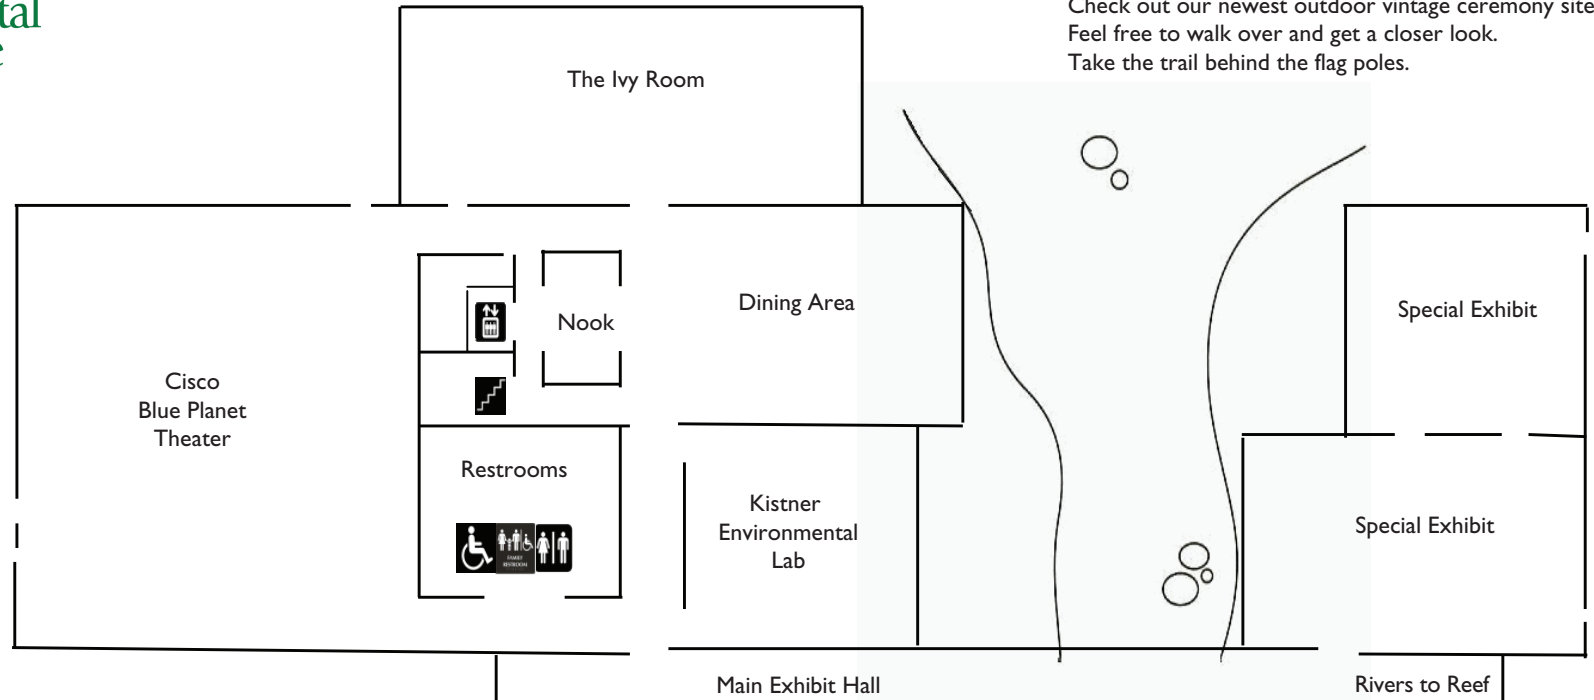

CHESSEY-WILLIAMS HOUSE

Check out our newest outdoor vintage ceremony site. Feel free to walk over and get a closer look. Take the trail behind the flag poles.

THE BRIDGE

To access the Bridge go out the main doors and turn left. Follow the side walk down the steps besides the water feature to view the GEHC'S most popular ceremony site.

Be sure to check out the remodeled Bride and Groom's rooms and restrooms. Take the steps or elevator and go downstairs.