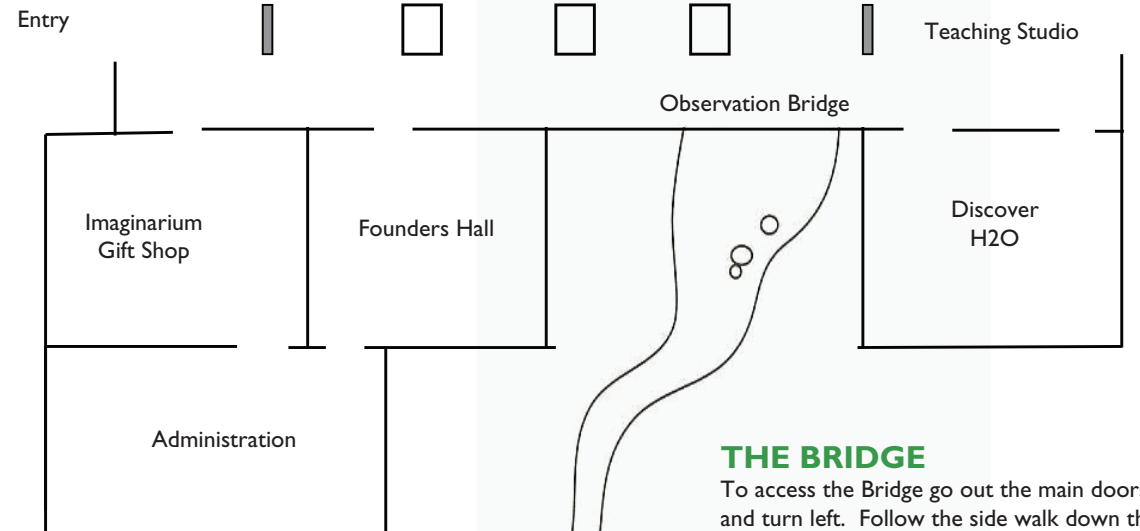

CHESSEY-WILLIAMS HOUSE

Check out our newest outdoor vintage ceremony site. Feel free to walk over and get a closer look. Take the trail behind the flag poles.

THE BRIDGE

To access the Bridge go out the main doors and turn left. Follow the side walk down the steps besides the water feature to view the GEHC'S most popular ceremony site.

Be sure to check out the remodeled Bride and Groom's rooms and restrooms. Take the steps or elevator and go downstairs.