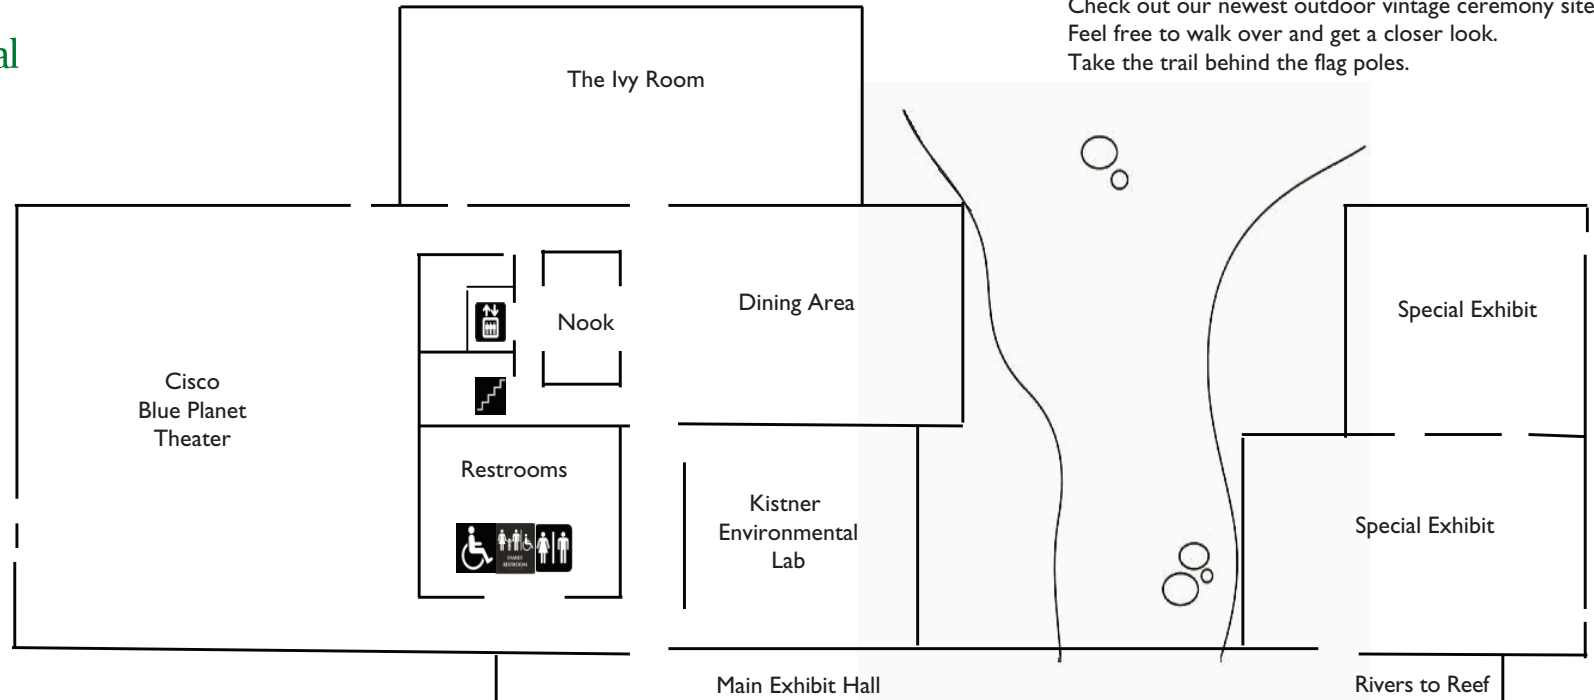

CHESSEY-WILLIAMS HOUSE

Check out our newest outdoor vintage ceremony site.
Feel free to walk over and get a closer look.
Take the trail behind the flag poles.

Entry

Teaching Studio

Observation Bridge

Imaginarium
Gift Shop

Founders Hall

Discover
H2O

Administration

THE BRIDGE

To access the Bridge go out the main doors
and turn left. Follow the side walk down the steps
besides the water feature to view the GEHC'S most
popular ceremony site.