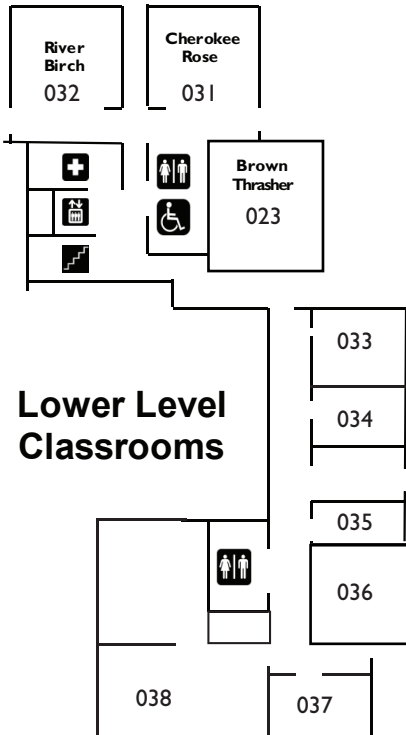

CHESSEY-WILLIAMS HOUSE

Check out our newest outdoor vintage ceremony site.
Feel free to walk over and get a closer look.
Take the trail behind the flag poles.

Entry

Teaching Studio

Observation Bridge

Imaginarium
Gift Shop

Founders Hall

Discover
H2O

Administration

THE BRIDGE

To access the Bridge go out the main doors
and turn left. Follow the side walk down the steps
besides the water feature to view the GEHC'S most
popular ceremony site.