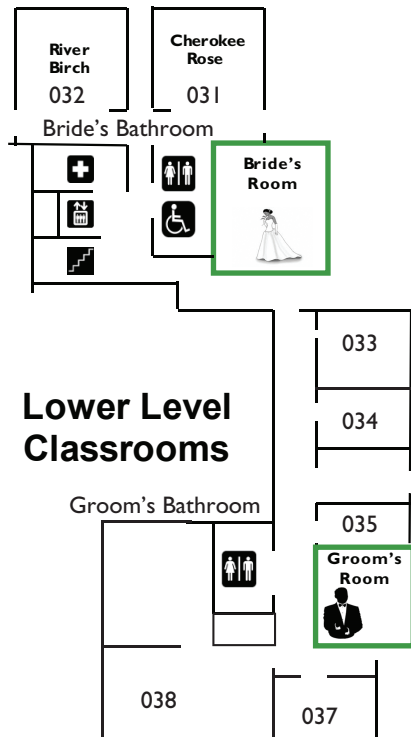

CHESSER-WILLIAMS HOUSE

Check out our newest outdoor vintage ceremony site.
Feel free to walk over and get a closer look.
Take the trail behind the flag poles.

THE BRIDGE

To access the Bridge go out the main doors and turn left. Follow the side walk down the steps besides the water feature to view the GEHC'S most popular ceremony site.

Be sure to check out the remodeled Bride and Groom's rooms and restrooms.
Take the steps or elevator and go downstairs.