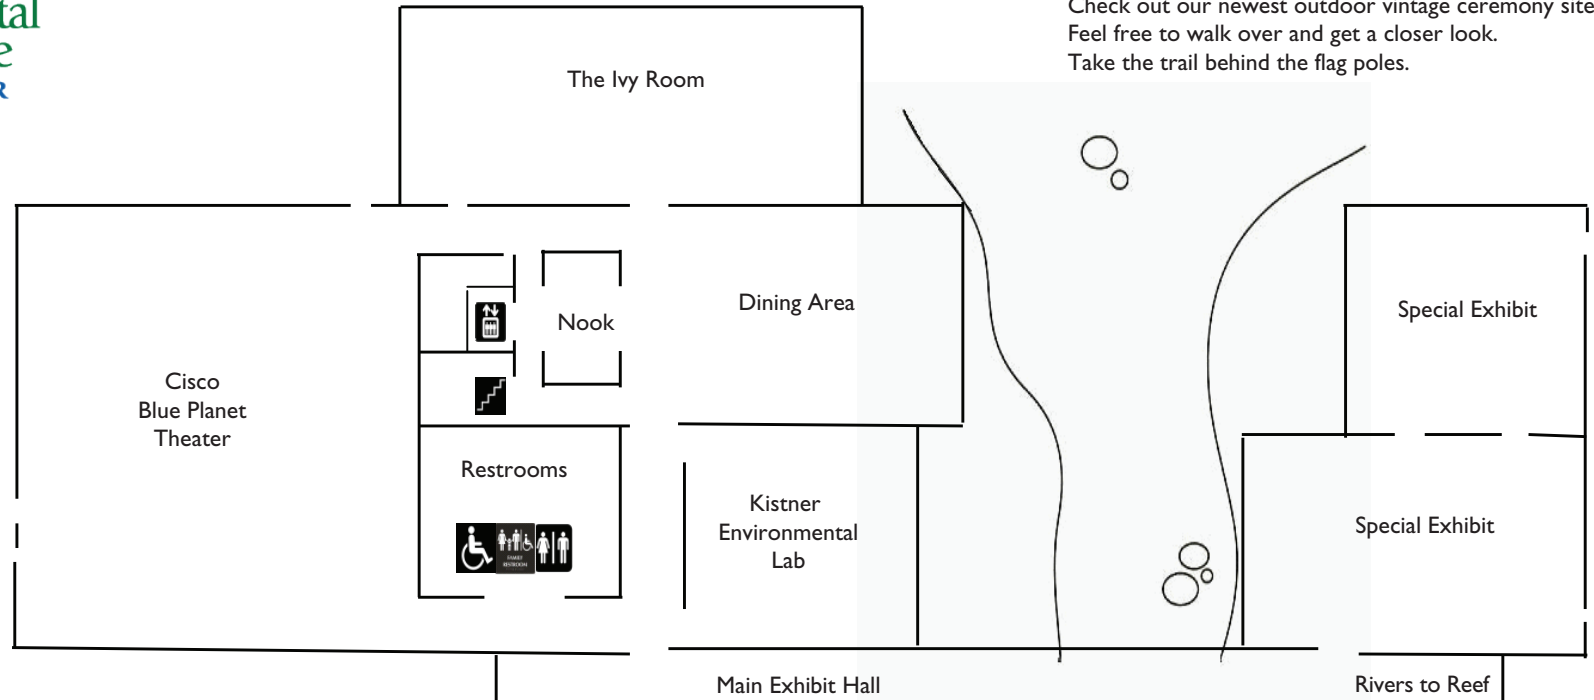

CHESSER-WILLIAMS HOUSE

Check out our newest outdoor vintage ceremony site.
Feel free to walk over and get a closer look.
Take the trail behind the flag poles.

THE BRIDGE

To access the Bridge go out the main doors and turn left. Follow the side walk down the steps besides the water feature to view the GEHC'S most popular ceremony site.

Be sure to check out the remodeled Bride and Groom's rooms and restrooms.
Take the steps or elevator and go downstairs.