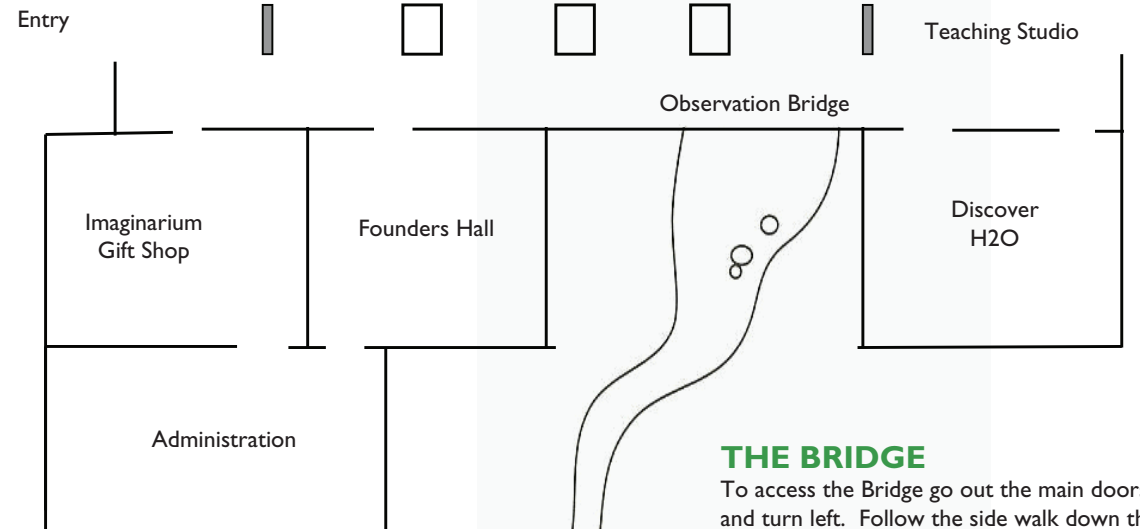

CHESSER-WILLIAMS HOUSE

Check out our newest outdoor vintage ceremony site.
Feel free to walk over and get a closer look.
Take the trail behind the flag poles.

THE BRIDGE

To access the Bridge go out the main doors and turn left. Follow the side walk down the steps besides the water feature to view the GEHC'S most popular ceremony site.

Be sure to check out the remodeled Bride and Groom's rooms and restrooms.
Take the steps or elevator and go downstairs.